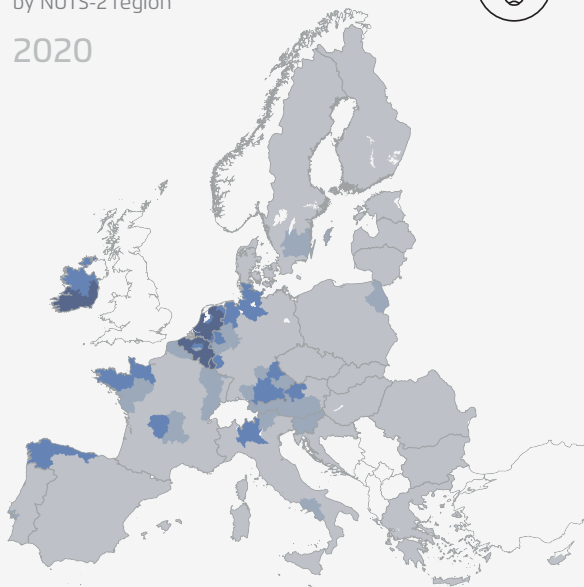

Cattle density

LSU¹ per hectare UAA²
by NUTS-2 region

2020

Cattle density

LSU¹ per hectare UAA²
by NUTS-2 region

2045

Dairy products – EU market balances