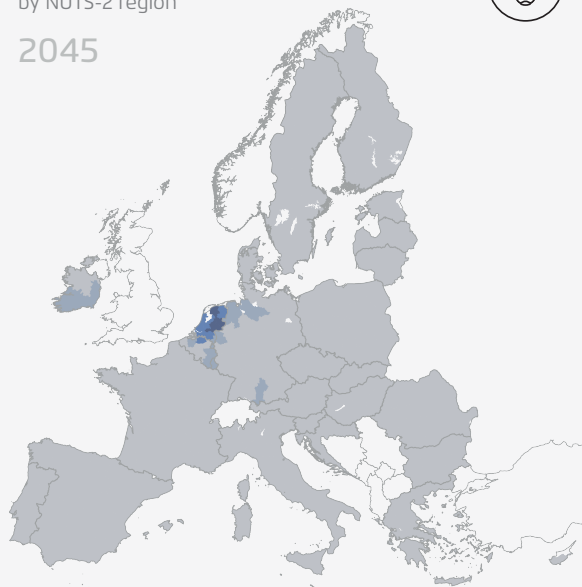

Cattle density

LSU¹ per hectare UAA²
by NUTS-2 region

2020

Cattle density

LSU¹ per hectare UAA²
by NUTS-2 region

2045

Dairy products – EU market balances